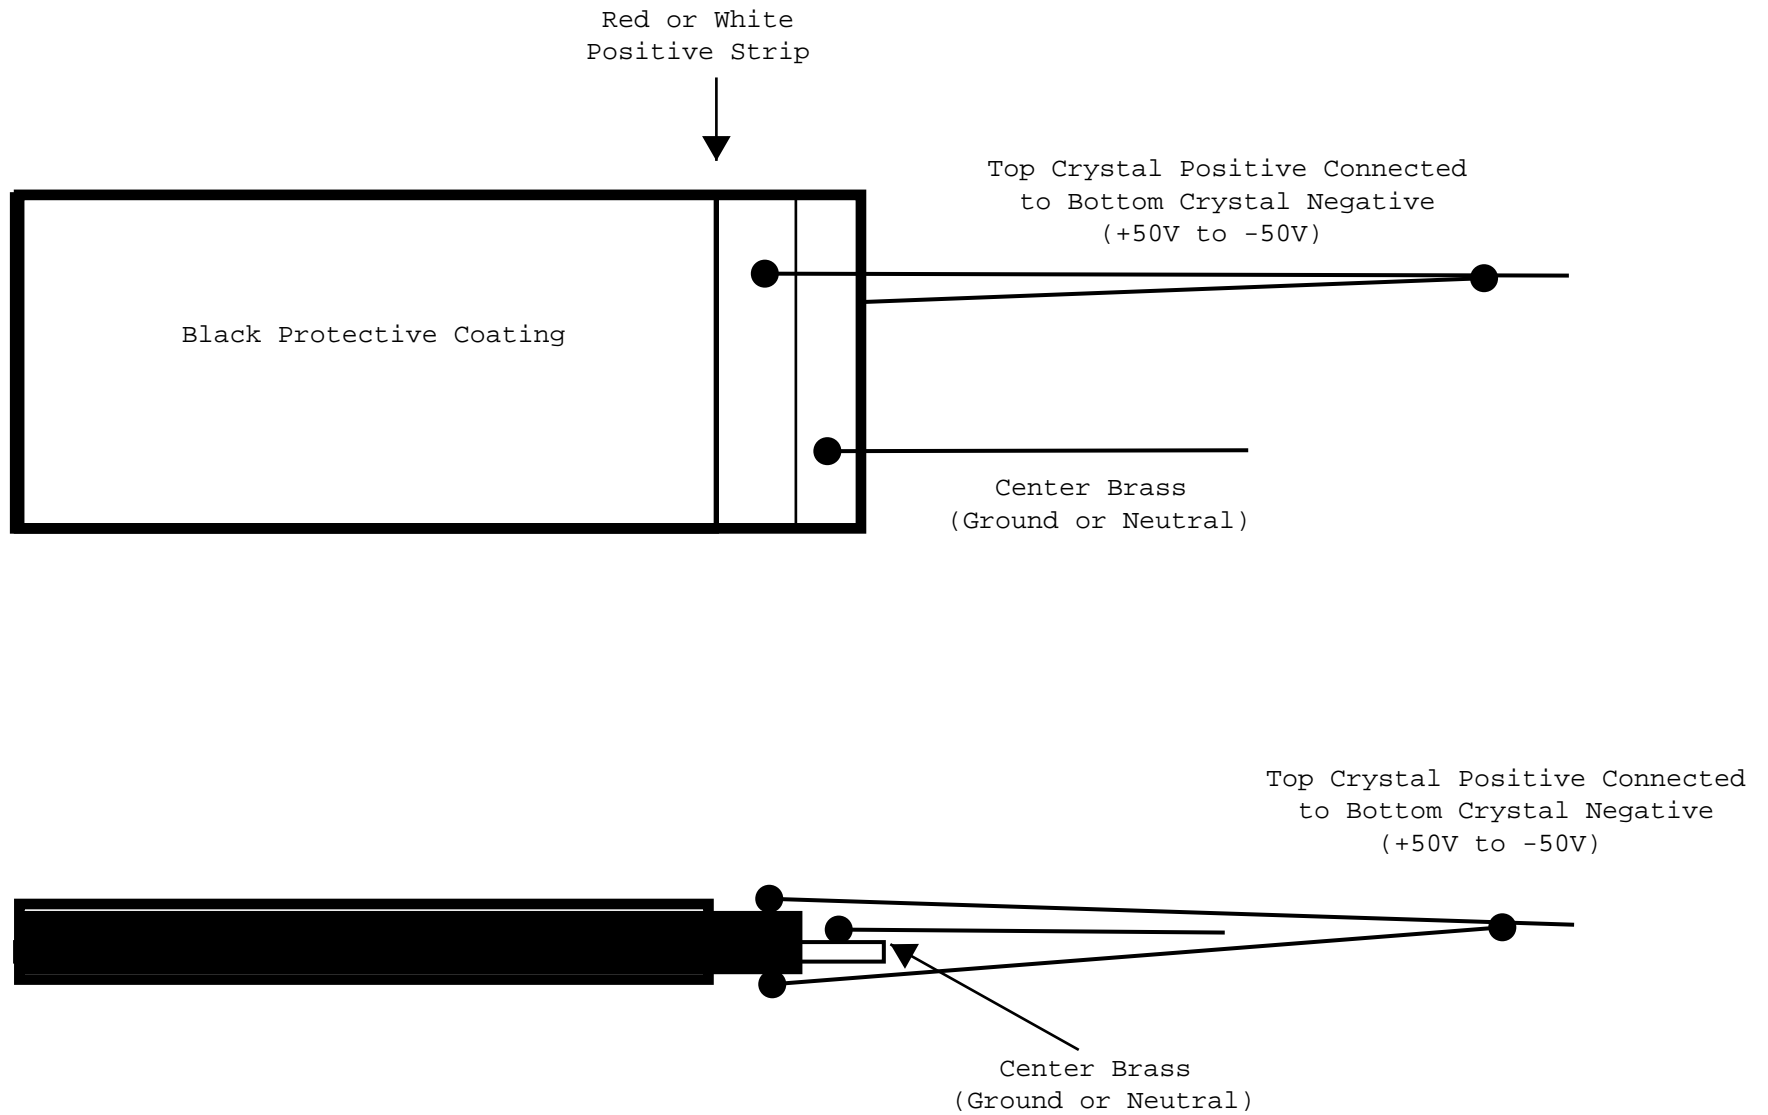

## Stripe Actuator Lead Connection Examples

Red or White  
Positive Strip

Strip Actuator Typical Lead Connection

Strip Actuator Typical Lead Connection  
(DC Bias +150V)

Strip Actuator Typical Lead Connection  
 (Parallel Drive +50 to -50 Sine or Square)