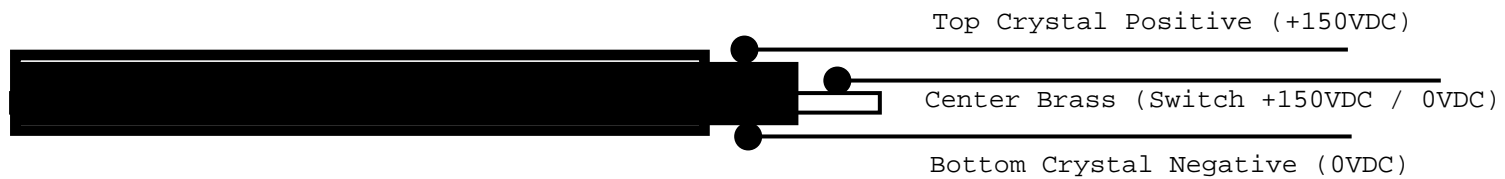

## Stripe Actuator Lead Connection Examples

Red or White  
Positive Strip

Strip Actuator Typical Lead Connection

Strip Actuator Typical Lead Connection  
(DC Bias +150V)

Strip Actuator Typical Lead Connection  
 (Parallel Drive +50 to -50 Sine or Square)